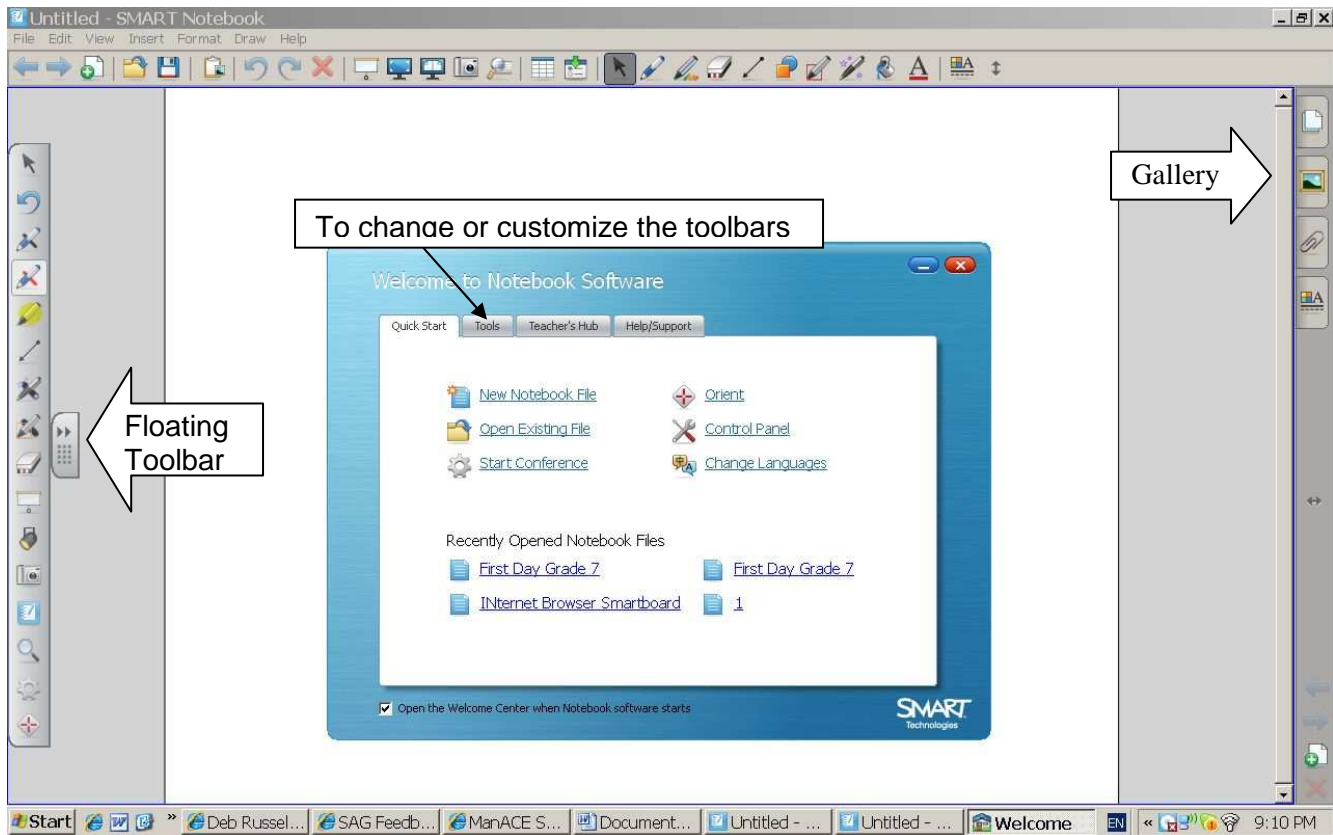

SMARTBoard

Quick Reference Sheet

Notebook Software Main Screen

Main Tools - In Notebook and on Floating Toolbar

Normal Stuff

Formatting colours

Move toolbar from top to bottom

Screens

Quick Reference Sheet

The Floating Toolbar:

Notebook Side Toolbar: